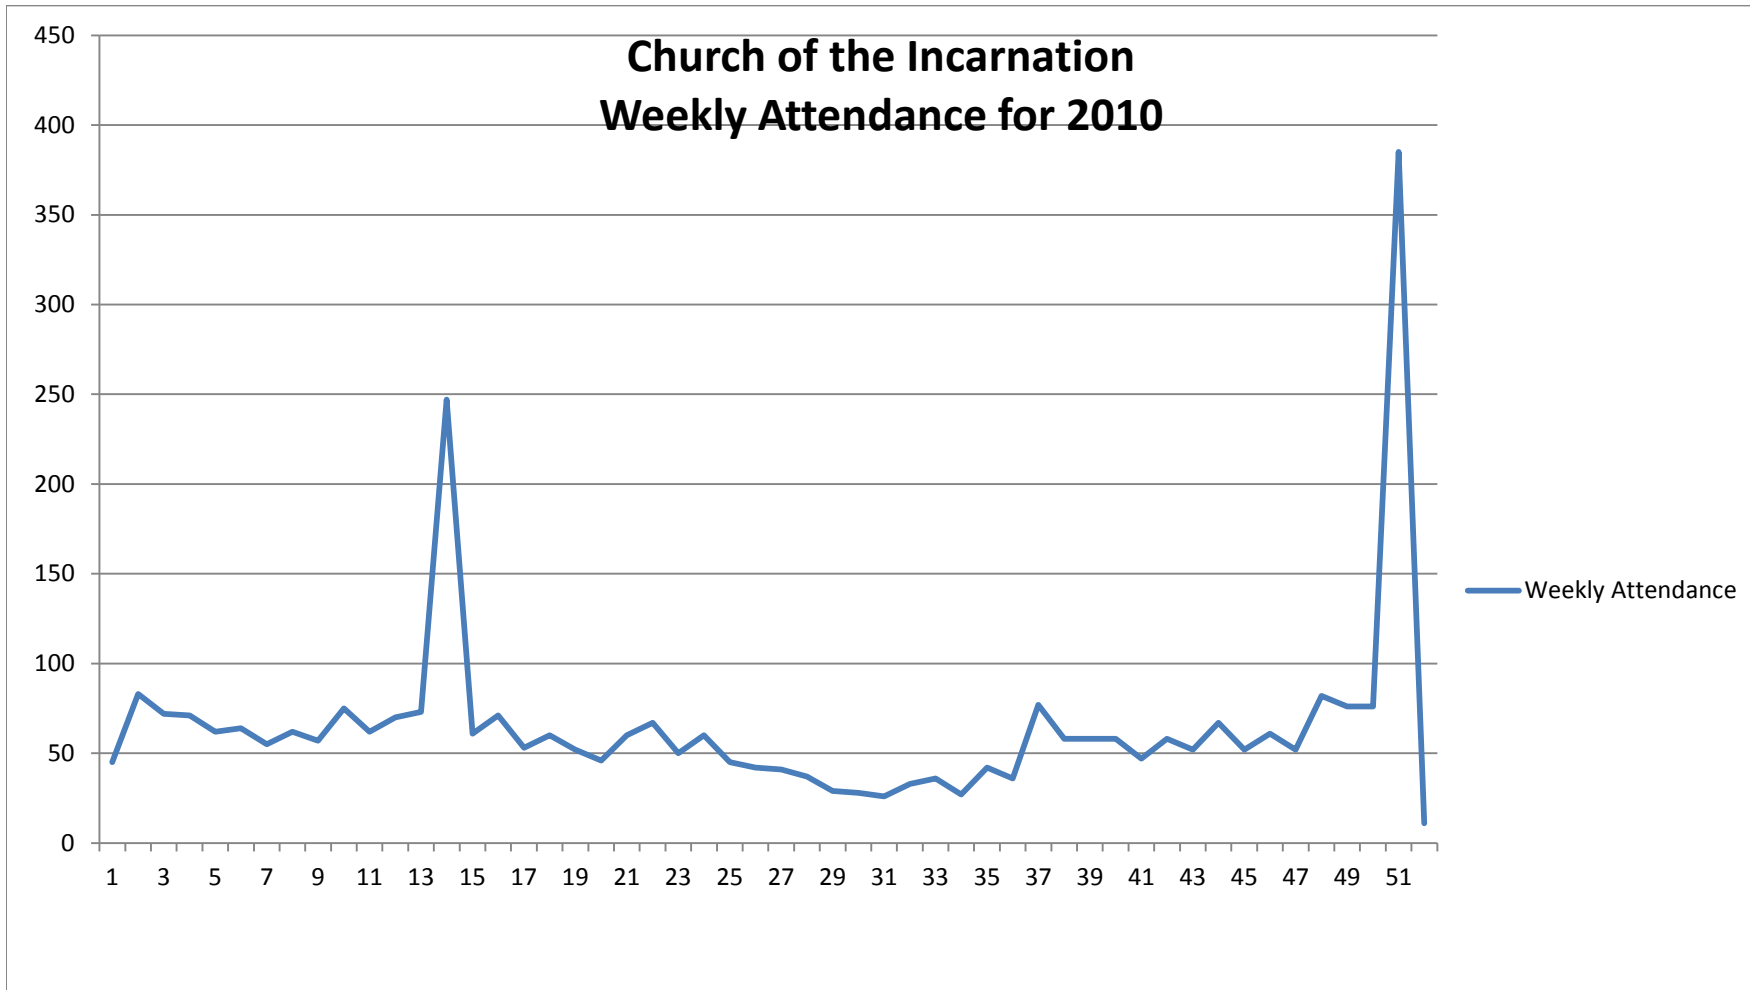

Charts and Statistics for 2010 Vestry

Charts and Statistics for 2010 Vestry

2010 Attendance by Season

Charts and Statistics for 2010 Vestry

Charts and Statistics for 2010 Vestry

Parish Statistics

	<u>2010</u>	<u>2009</u>
Total Attendance	3370	3953
Average Attendance	64.8	76.019
Number of Households in Parish	102	
Number of Members on Parish Roll	229	
Number Eligible to Vote at Vestry	158	
Number of Identified Givers	46	
Baptisms	0	
Weddings	0	
Confirmations	0	
Funerals	4	
Church School Teachers	8	
Church School Attendance	20	