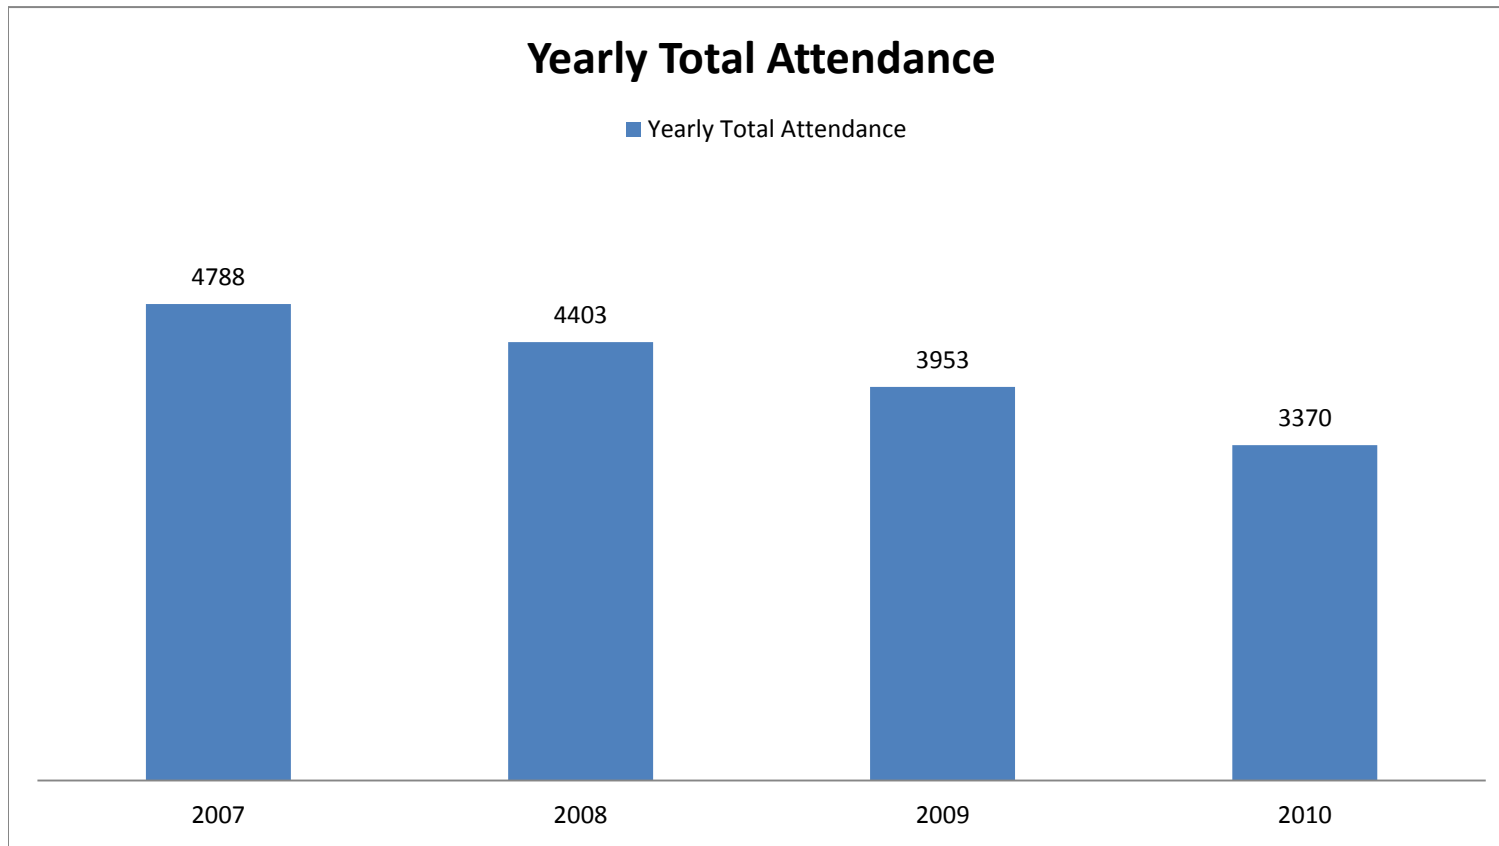

Charts and Statistics for 2010 Vestry

Charts and Statistics for 2010 Vestry

2010 Attendance by Season

Charts and Statistics for 2010 Vestry

Charts and Statistics for 2010 Vestry

Parish Statistics

	<u>2010</u>	<u>2009</u>
Total Attendance	3370	3953
Average Attendance	64.8	76.019
Number of Households in Parish	102	
Number of Members on Parish Roll	229	
Number Eligible to Vote at Vestry	158	
Number of Identified Givers	46	
Baptisms	0	
Weddings	0	
Confirmations	0	
Funerals	4	
Church School Teachers	8	
Church School Attendance	20	