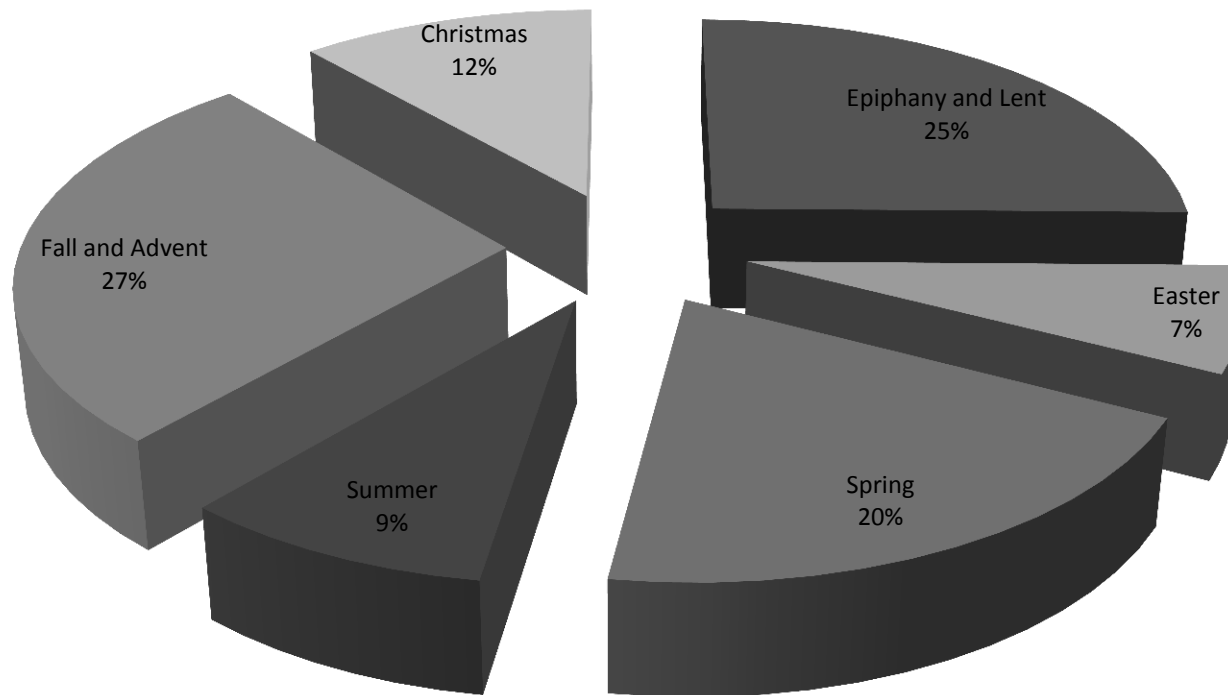

Charts and Statistics for 2010 Vestry

Charts and Statistics for 2010 Vestry

2010 Attendance by Season

Charts and Statistics for 2010 Vestry

Charts and Statistics for 2010 Vestry

Parish Statistics

	<u>2010</u>	<u>2009</u>
Total Attendance	3370	3953
Average Attendance	64.8	76.019
Number of Households in Parish	102	
Number of Members on Parish Roll	229	
Number Eligible to Vote at Vestry	158	
Number of Identified Givers	46	
Baptisms	0	
Weddings	0	
Confirmations	0	
Funerals	4	
Church School Teachers	8	
Church School Attendance	20	